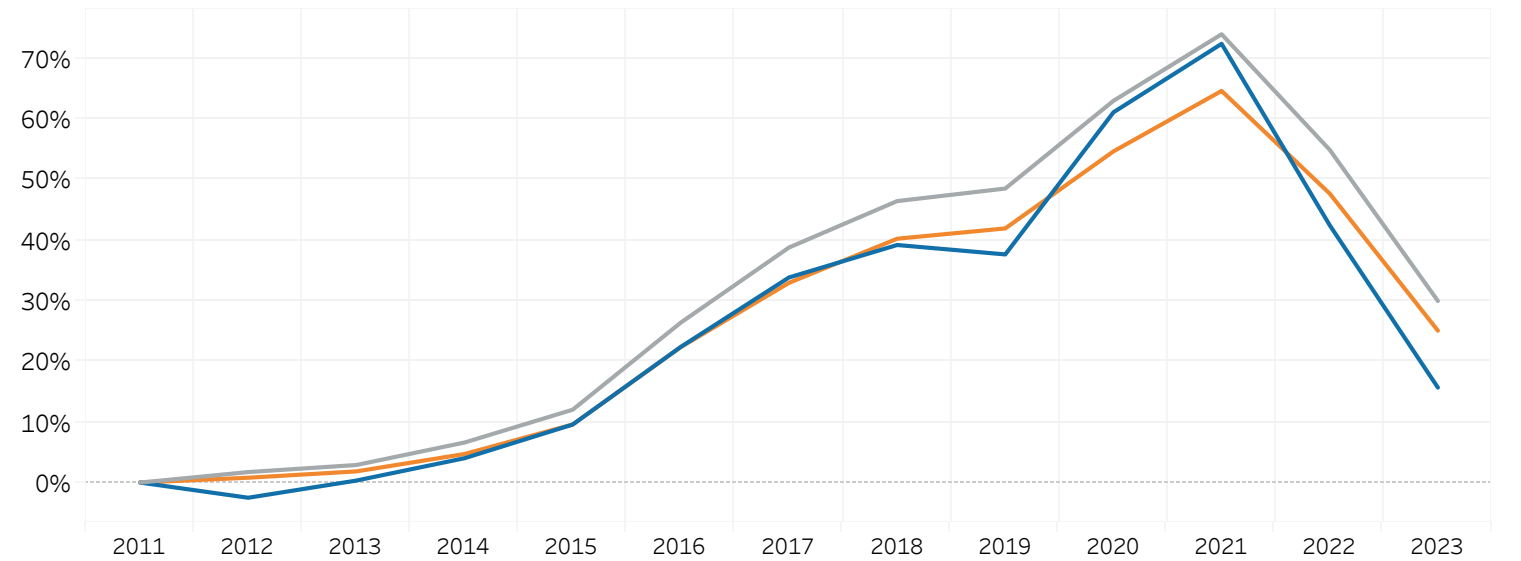

% Change Relative to 2011 The Herding Group

Registered Litters	0.0%	0.8%	1.8%	4.7%	9.6%	22.4%	33.0%	40.3%	42.0%	54.7%	64.7%	47.7%	25.1%
Litter Complement	0.0%	1.7%	2.9%	6.6%	12.0%	26.4%	38.8%	46.5%	48.6%	63.0%	74.0%	54.9%	30.0%
Registered Dogs	0.0%	-2.5%	0.3%	4.0%	9.6%	22.4%	33.9%	39.2%	37.7%	61.1%	72.5%	42.5%	15.7%

Litter Complement Registered Dogs Registered Litters