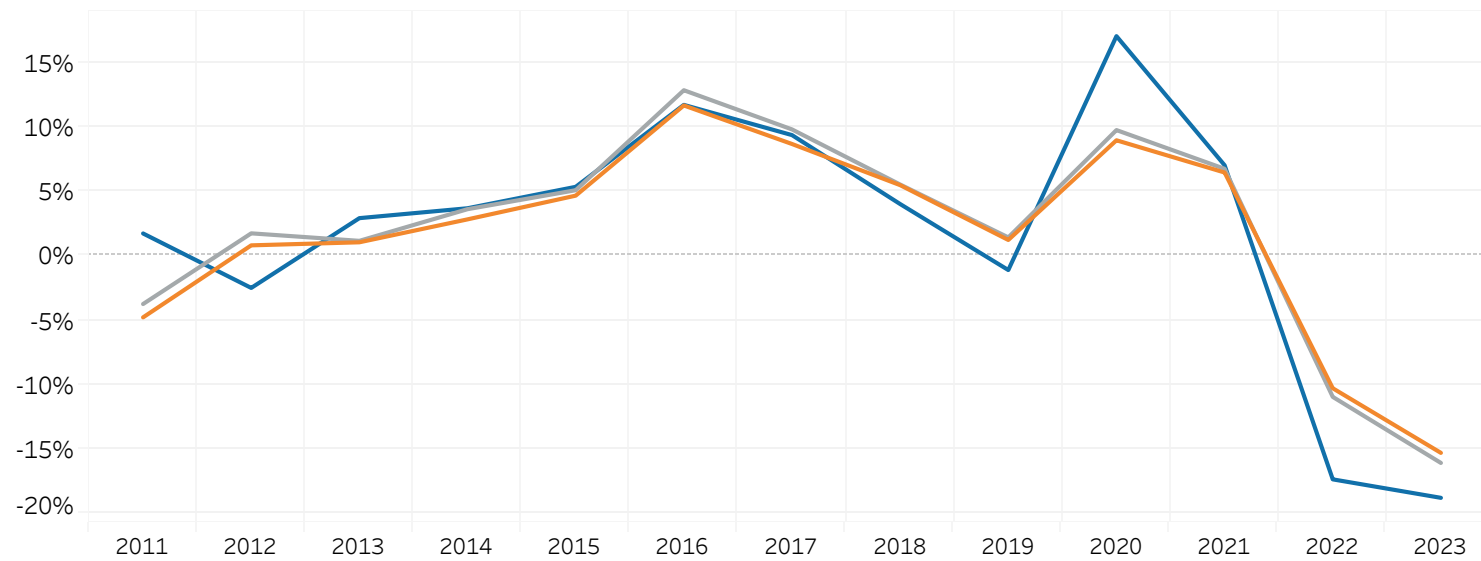

% Change from Previous Year (YOY) The Herding Group

Registered Litters	-4.8%	0.8%	1.0%	2.8%	4.7%	11.7%	8.7%	5.5%	1.2%	9.0%	6.5%	-10.3%	-15.3%
Litter Complement	-3.8%	1.7%	1.1%	3.6%	5.1%	12.8%	9.8%	5.5%	1.4%	9.8%	6.7%	-11.0%	-16.1%
Registered Dogs	1.7%	-2.5%	2.9%	3.7%	5.3%	11.7%	9.4%	4.0%	-1.1%	17.0%	7.0%	-17.4%	-18.8%

Registered Litters Litter Complement Registered Dogs