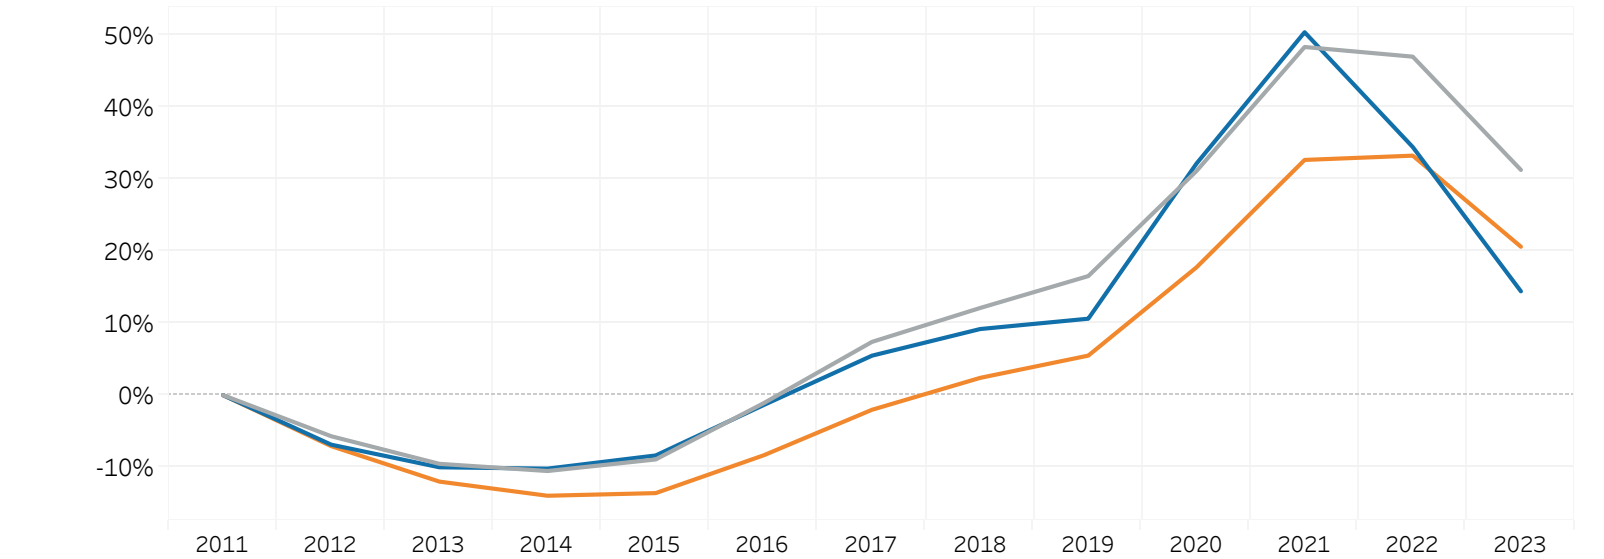

% Change Relative to 2011

All Breed

Registered Litters	0.0%	-7.1%	-12.0%	-14.0%	-13.6%	-8.4%	-2.0%	2.4%	5.5%	17.8%	32.7%	33.3%	20.7%
Litter Complement	0.0%	-5.7%	-9.6%	-10.6%	-8.9%	-1.1%	7.4%	12.1%	16.6%	31.2%	48.4%	47.1%	31.3%
Registered Dogs	0.0%	-6.9%	-10.0%	-10.2%	-8.4%	-1.4%	5.5%	9.2%	10.6%	32.2%	50.5%	34.5%	14.4%

Litter Complement Registered Dogs Registered Litters