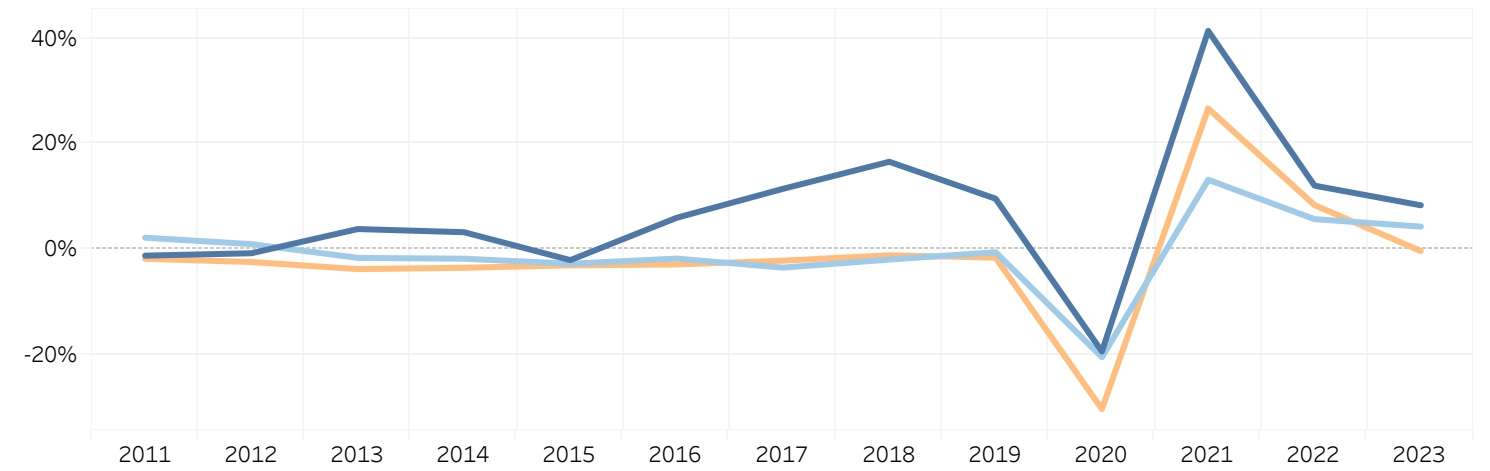

Competing: % Change Unique Total Dogs Year over Year by Sport
All Breed