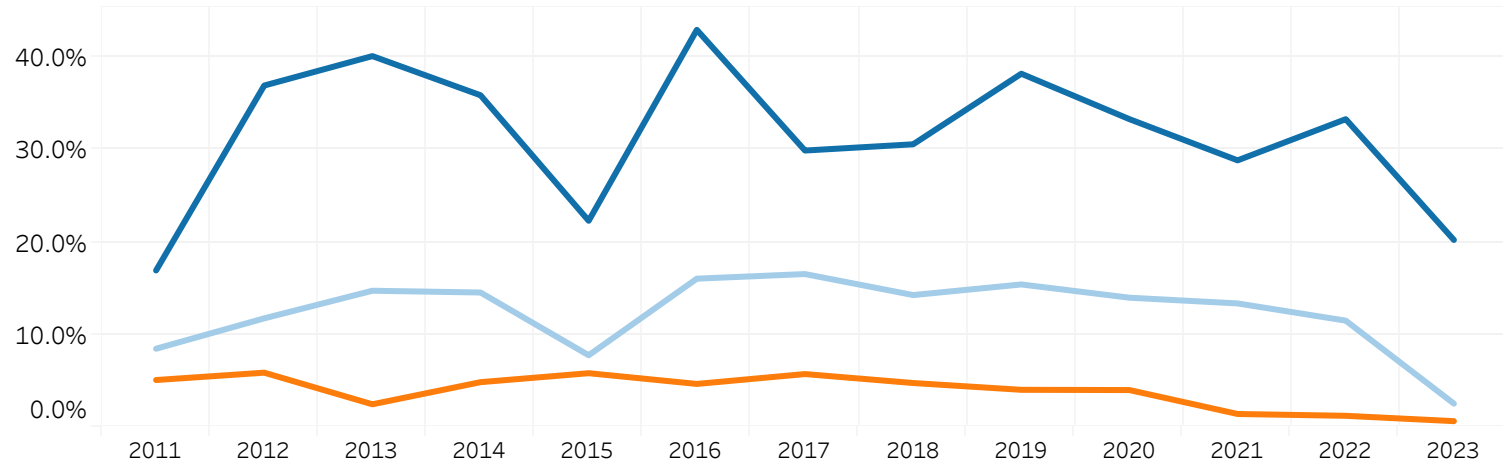

Competing: % of Each Year's Litter Competing in Sports

Berger Picards

% Complement in Companion (to date)	5.1%	5.9%	2.5%	4.9%	5.8%	4.7%	5.7%	4.8%	4.0%	4.0%	1.4%	1.2%	0.6%
% Comp. Placing in Performance (to date)	8.5%	11.8%	14.8%	14.6%	7.8%	16.1%	16.6%	14.3%	15.4%	14.0%	13.4%	11.5%	2.5%
% Complement in Conformation (to date)	16.9%	37.0%	40.2%	35.9%	22.3%	43.0%	29.9%	30.6%	38.3%	33.3%	28.9%	33.3%	20.3%

■ % Comp. Placing in Performance (to date)
■ % Complement in Conformation (to date)
■ % Complement in Companion (to date)