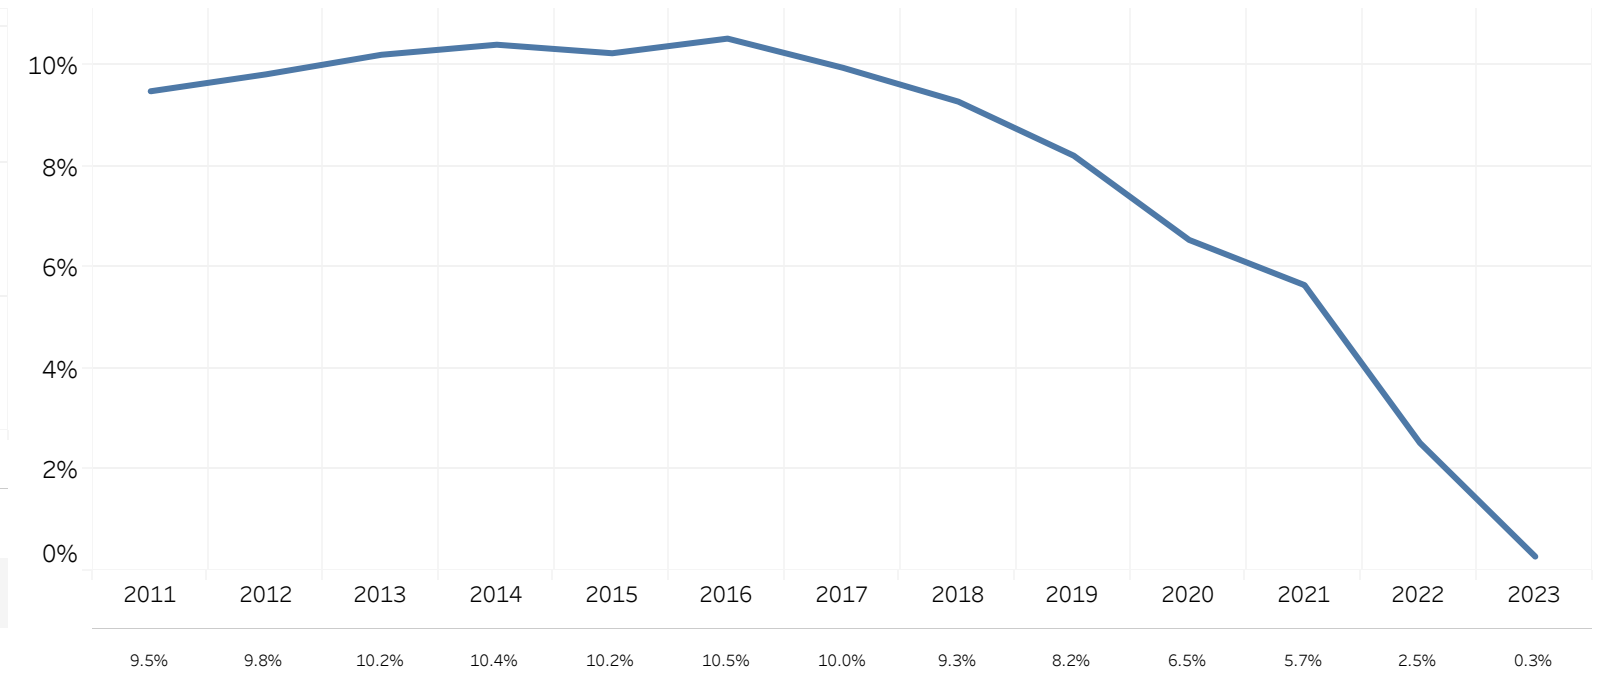

% of Each Year's Litter Complement that have been Bred (to date)

The Herding Group

Year	2011	2012	2013	2014	2015	2016	2017	2018	2019	2020	2021	2022	2023
% Bred (to date)	9.5%	9.8%	10.2%	10.4%	10.2%	10.5%	10.0%	9.3%	8.2%	6.5%	5.7%	2.5%	0.3%