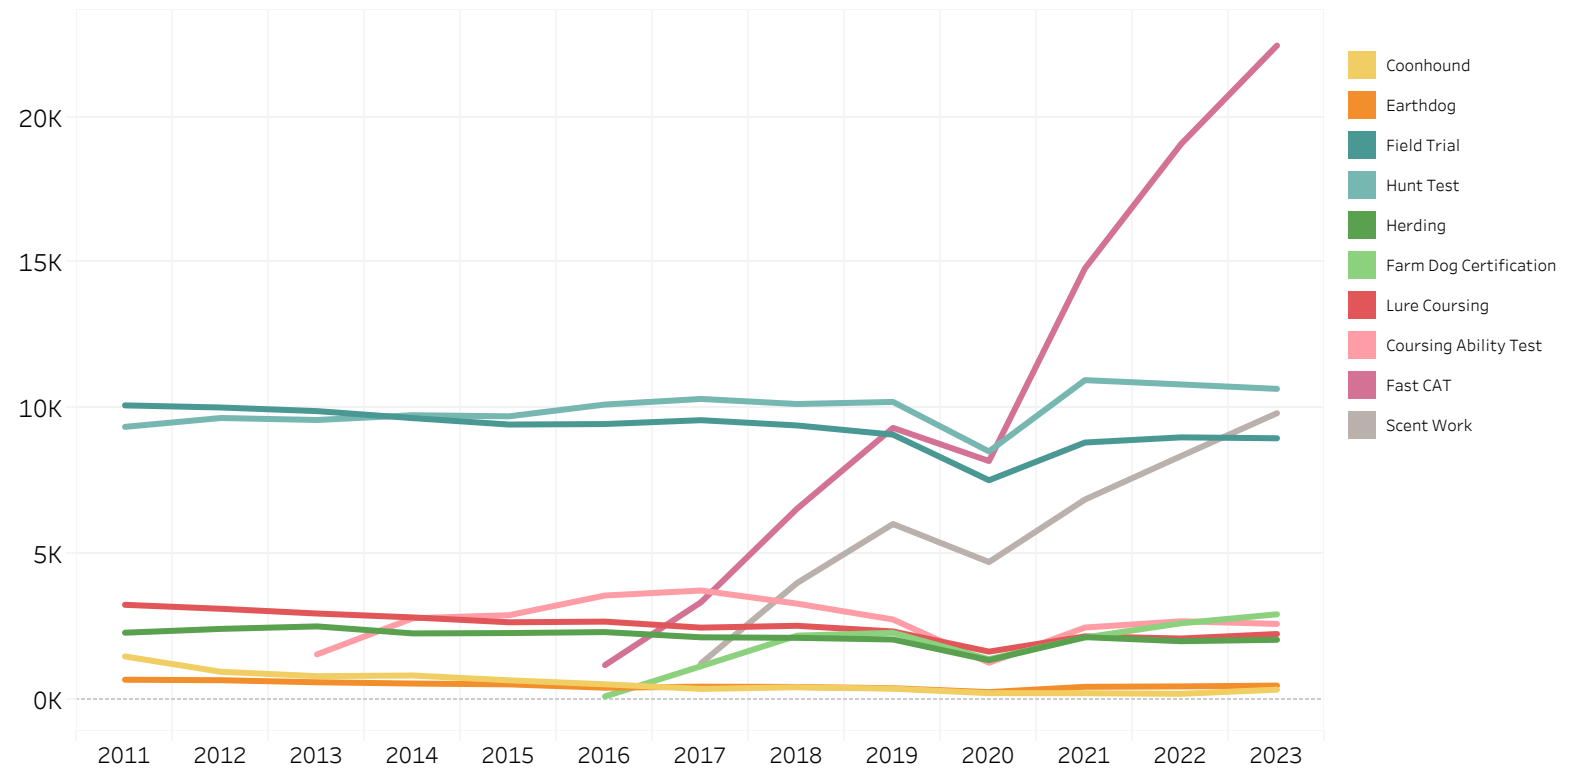

Performance: Total Unique Dogs Placing
All Breed