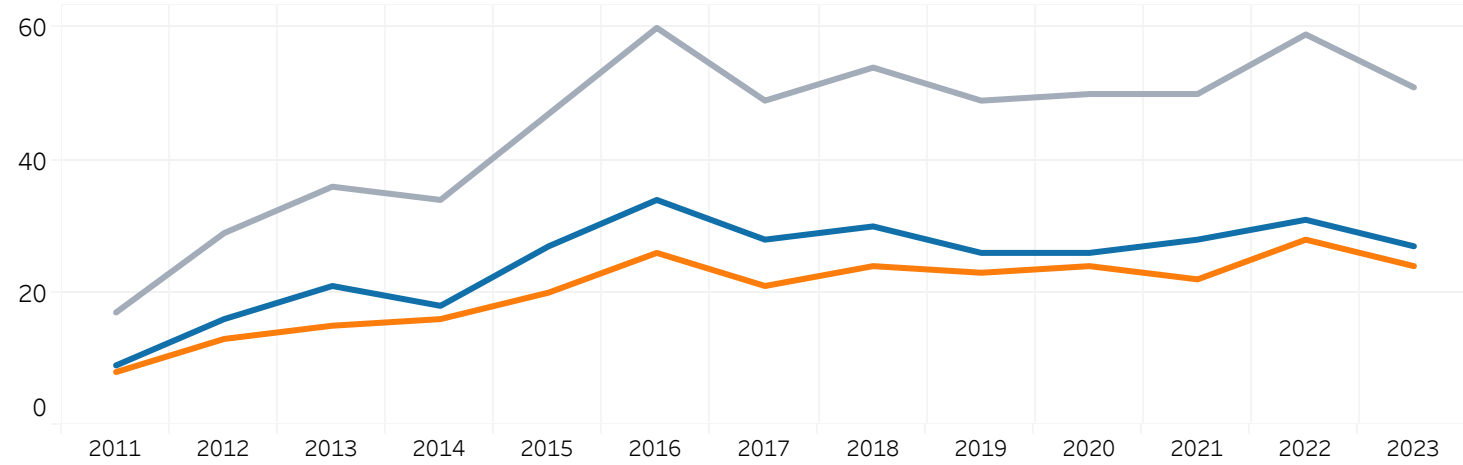

Companion: Total Unique Dogs Entered

Berger Picards

■ Agility
■ Obedience
■ Rally

Breeding: Unique Individual Dogs and Bitches Bred Each Year

Berger Picards

Unique Dogs Bred (each year)	8	13	15	16	20	26	21	24	23	24	22	28	24
Unique Bitches Bred (each year)	9	16	21	18	27	34	28	30	26	26	28	31	27
Total Bred (each year)	17	29	36	34	47	60	49	54	49	50	50	59	51

■ Unique Bitches Bred (each year)
 ■ Unique Dogs Bred (each year)
 ■ Total Bred (each year)

% of Each Year's Litter Complement that have been Bred (to date)

Berger Picards

2011	2012	2013	2014	2015	2016	2017	2018	2019	2020	2021	2022	2023
11.9%	19.3%	13.1%	22.3%	7.8%	18.7%	11.5%	14.3%	10.1%	9.3%	2.8%	0.0%	0.0%