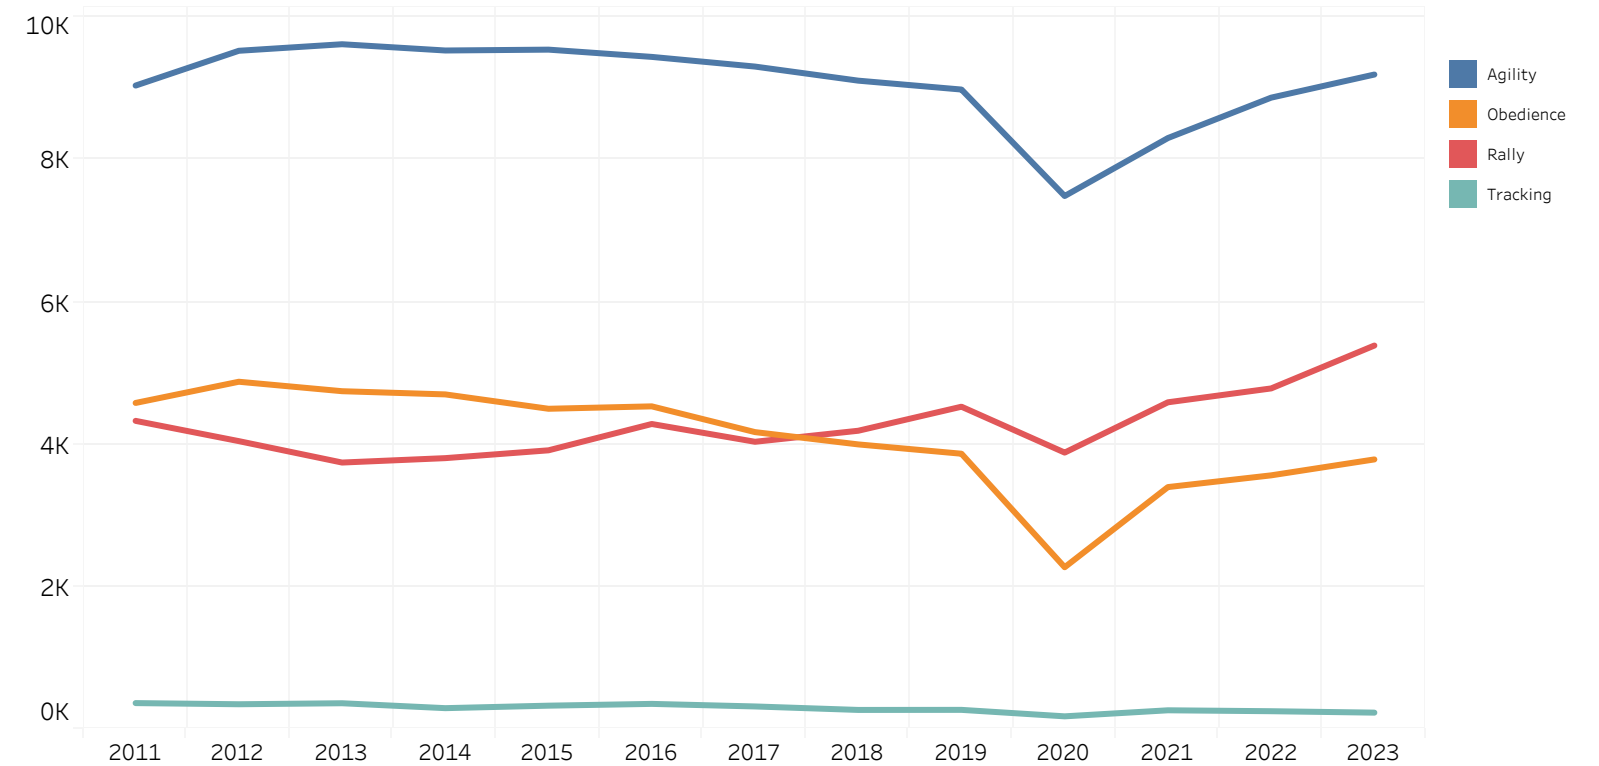

Companion: Total Unique Dogs Entered
The Herding Group

■ Agility
■ Obedience
■ Rally
■ Tracking