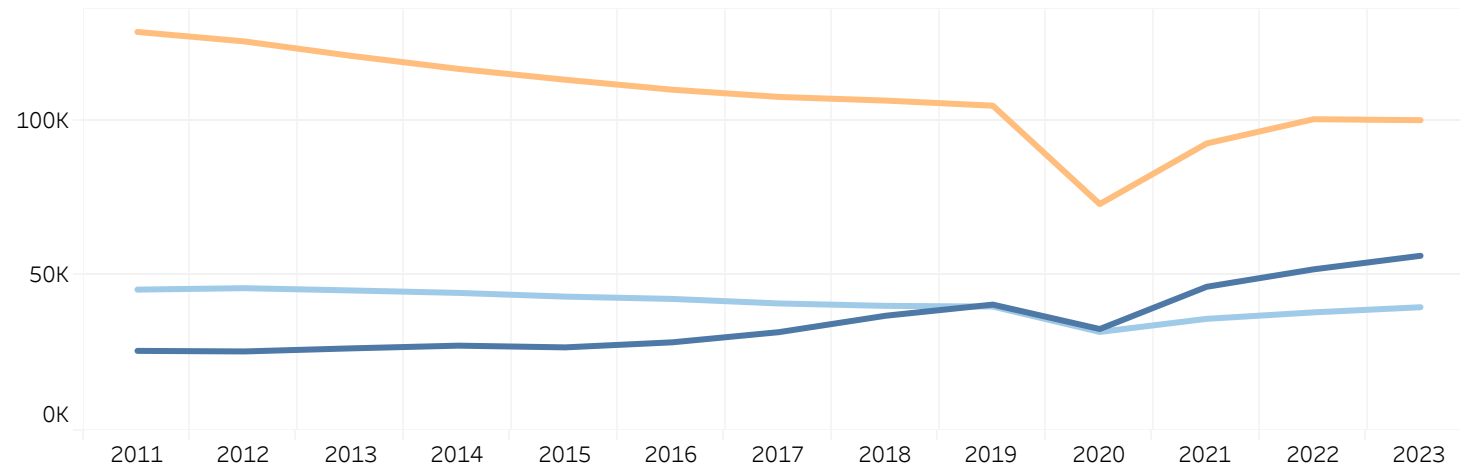

Competing: Total Unique Dogs by Sport Each Year
All Breed