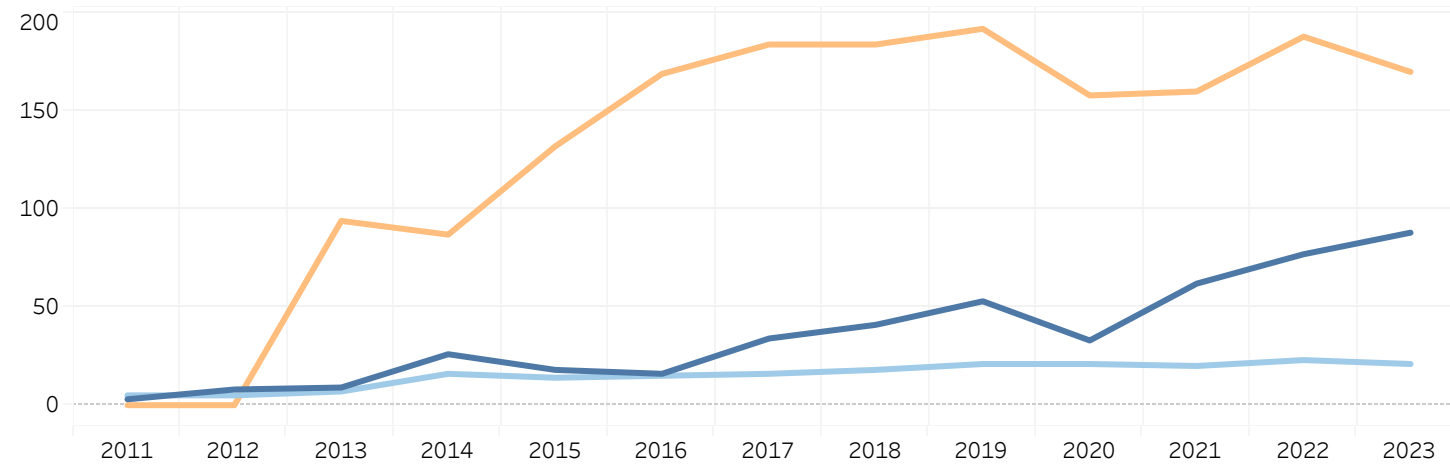

Competing: Total Unique Dogs by Sport Each Year

Berger Picards

Total Uniques in Companion (each year)	5	5	7	16	14	15	16	18	21	21	20	23	21
Total Uniques Placing in Performance (each year)	3	8	9	26	18	16	34	41	53	33	62	77	88
Total in Conformation (each year)	0	0	94	87	132	169	184	184	192	158	160	188	170

■ Total Uniques Placing in Performance (each year)
■ Total Uniques in Companion (each year)
■ Total in Conformation (each year)

Berger Picards