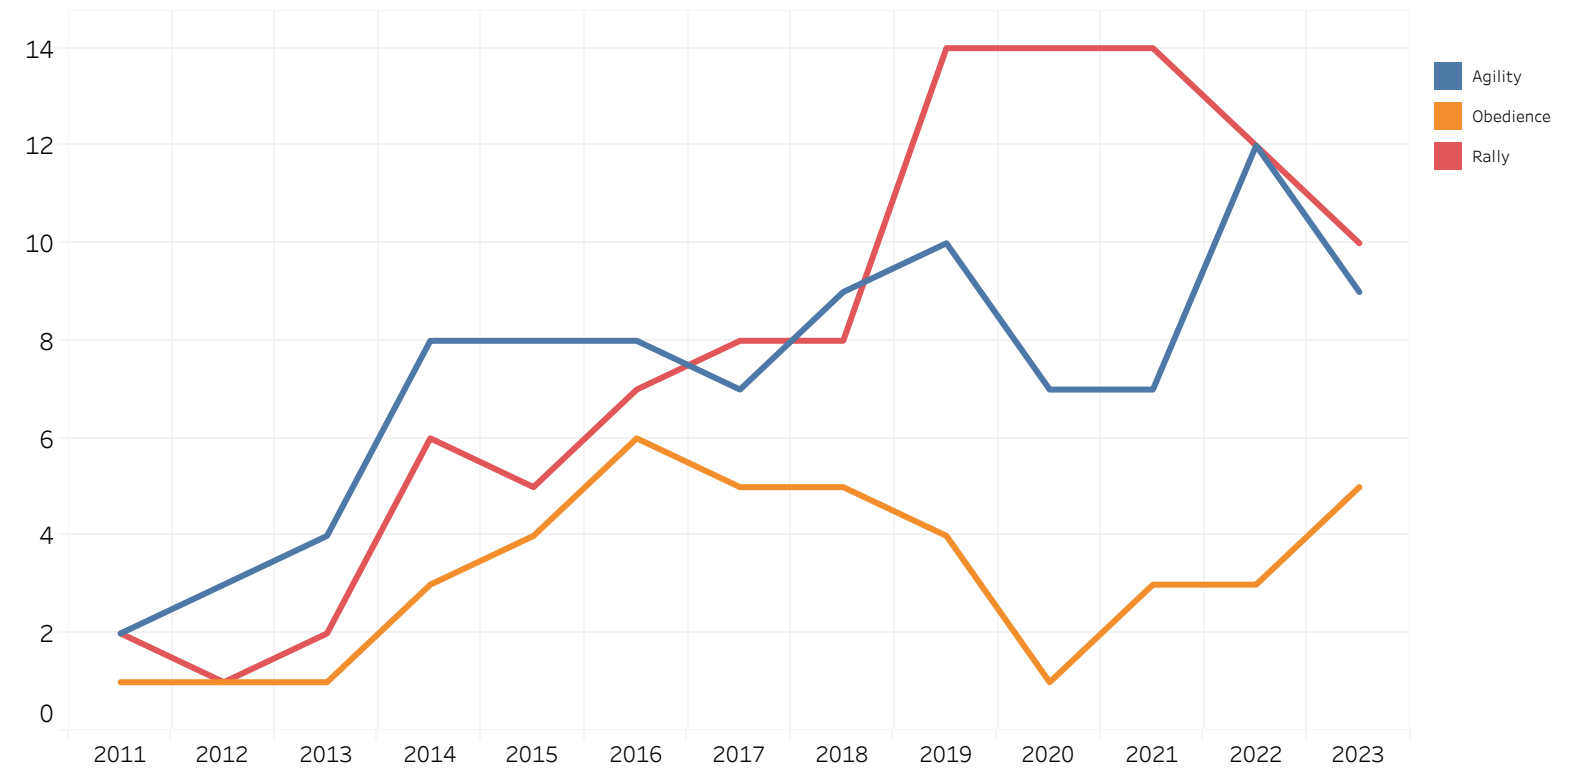

■ % Change Performance
 ■ % Change Companion
 ■ % Change Conformation

Performance: Total Unique Dogs Placing

Berger Picards

■ Coursing Ability Test
■ Farm Dog Certification
■ Fast CAT
■ Herding Test
■ Herding Trial
■ Scent Work

Companion: Total Unique Dogs Entered

Berger Picards

■ Agility
■ Obedience
■ Rally

Breeding: Unique Individual Dogs and Bitches Bred Each Year

Berger Picards

Unique Dogs Bred (each year)	8	13	15	16	20	26	21	24	23	24	22	28	24
Unique Bitches Bred (each year)	9	16	21	18	27	34	28	30	26	26	28	31	27
Total Bred (each year)	17	29	36	34	47	60	49	54	49	50	50	59	51