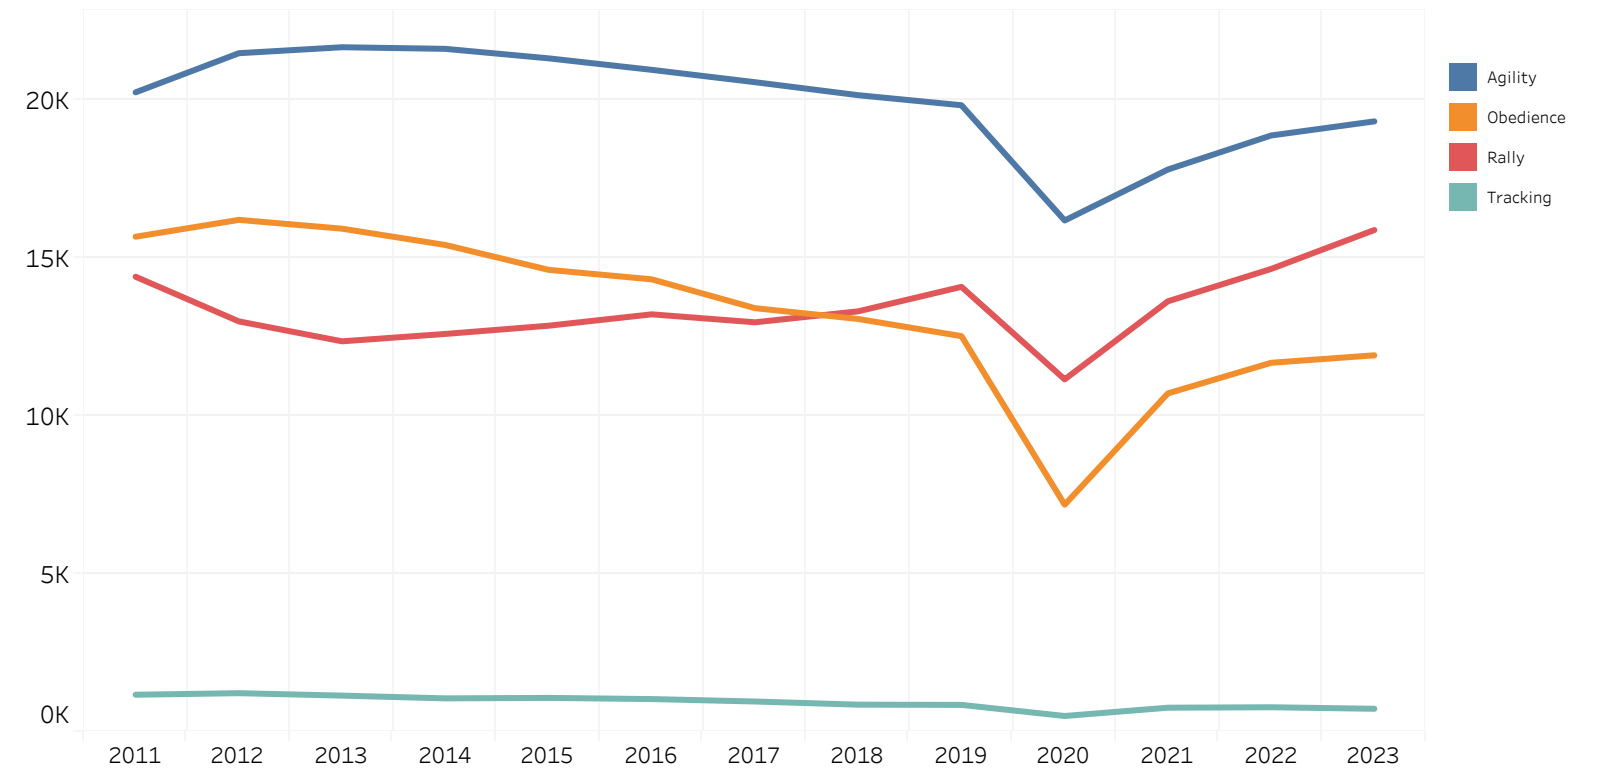

Companion: Total Unique Dogs Entered
All Breed