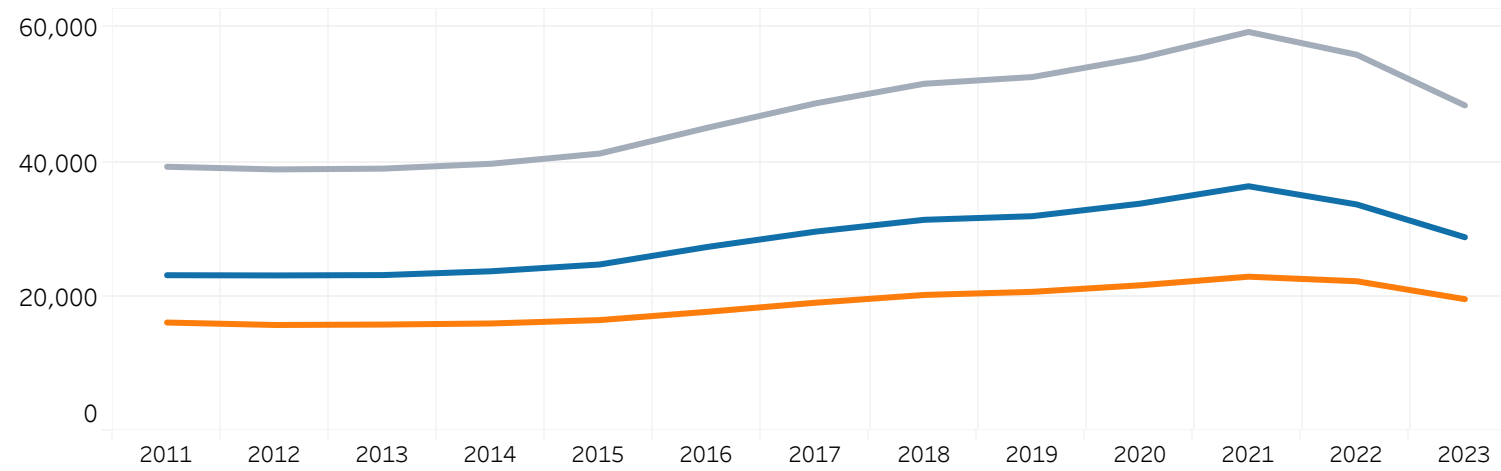

■ % Change Performance
 ■ % Change Companion
 ■ % Change Conformation

Performance: Total Unique Dogs Placing
The Herding Group

■ Coursing Ability Test
 ■ Farm Dog Certification
 ■ Fast CAT
 ■ Herding Test
 ■ Herding Trial
 ■ Scent Work

Companion: Total Unique Dogs Entered
The Herding Group

■ Agility
 ■ Obedience
 ■ Rally
 ■ Tracking

Breeding: Unique Individual Dogs and Bitches Bred Each Year

The Herding Group

	2011	2012	2013	2014	2015	2016	2017	2018	2019	2020	2021	2022	2023
Unique Dogs Bred (each year)	16,128	15,765	15,829	15,989	16,493	17,728	19,082	20,232	20,694	21,669	22,947	22,268	19,604
Unique Bitches Bred (each year)	23,166	23,135	23,187	23,755	24,763	27,381	29,654	31,405	31,943	33,816	36,396	33,688	28,810
Total Bred (each year)	39,294	38,900	39,016	39,744	41,256	45,109	48,736	51,637	52,637	55,485	59,343	55,956	48,414