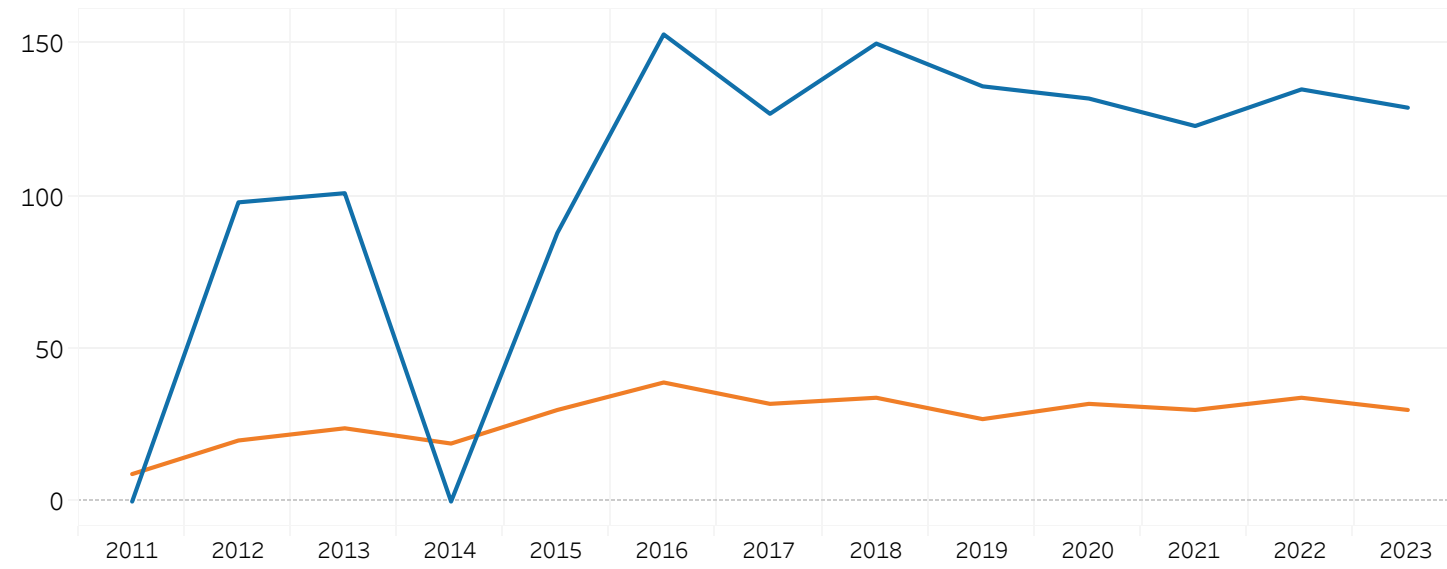

AKC Dog and Litter Registrations

Berger Picards

Registered Litters	9	20	24	19	30	39	32	34	27	32	30	34	30
Total Dogs Registered		98	101		88	153	127	150	136	132	123	135	129

Registered Litters Total Dogs Registered