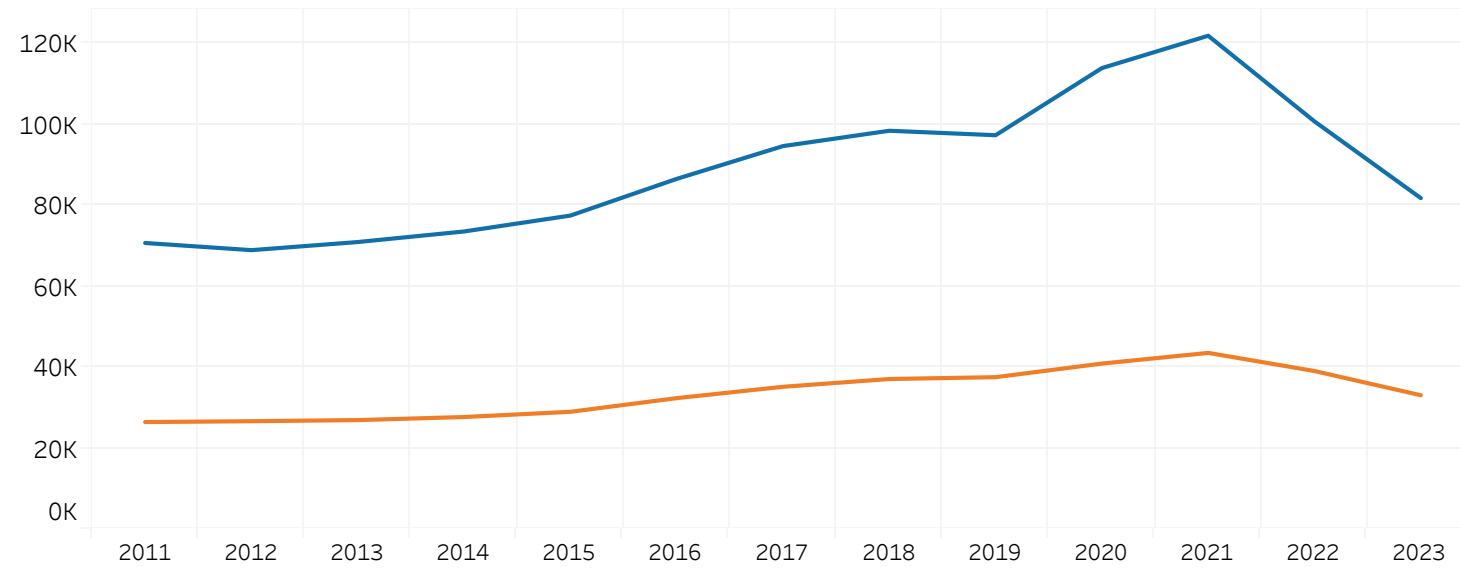

AKC Dog and Litter Registrations The Herding Group

Registered Litters	26,423	26,634	26,910	27,668	28,957	32,335	35,139	37,063	37,514	40,875	43,514	39,031	33,051
Total Dogs Registered	70,675	68,902	70,908	73,517	77,445	86,513	94,613	98,404	97,303	113,891	121,885	100,704	81,758

Registered Litters Total Dogs Registered