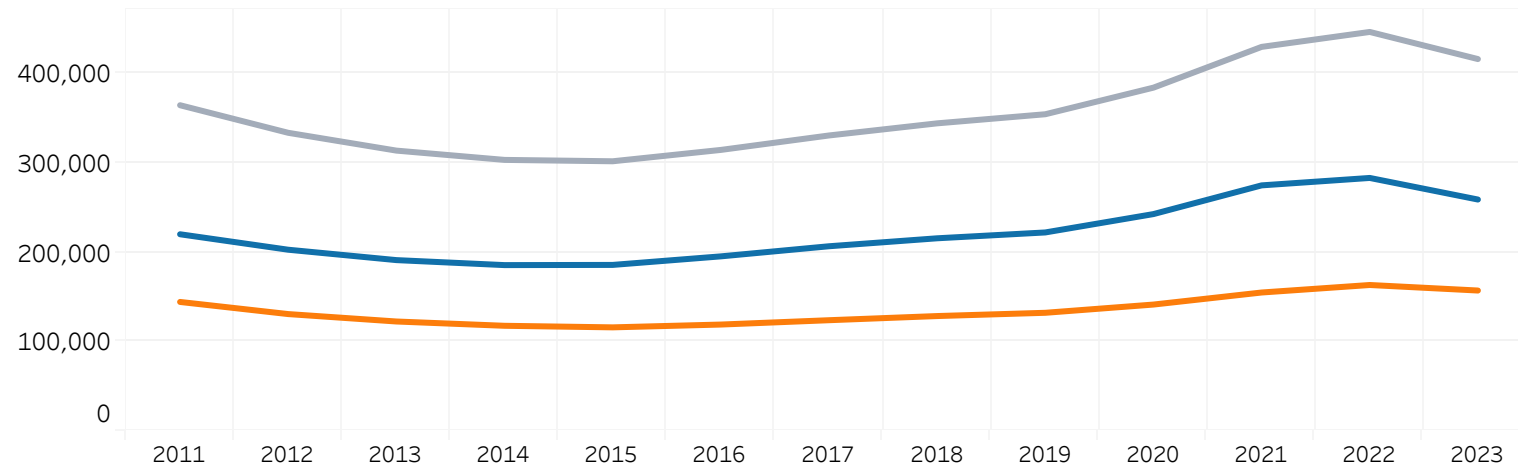

Performance: Total Unique Dogs Placing
All Breed

Companion: Total Unique Dogs Entered
All Breed

Breeding: Unique Individual Dogs and Bitches Bred Each Year

All Breed

Unique Dogs Bred (each year)	144,255	130,702	122,414	117,613	115,856	118,994	123,848	128,499	132,139	141,345	154,812	163,209	157,029
Unique Bitches Bred (each year)	219,920	202,644	191,034	185,448	185,664	195,222	206,520	215,424	221,957	242,488	274,579	282,884	258,750
Total Bred (each year)	364,175	333,346	313,448	303,061	301,520	314,216	330,368	343,923	354,096	383,833	429,391	446,093	415,779