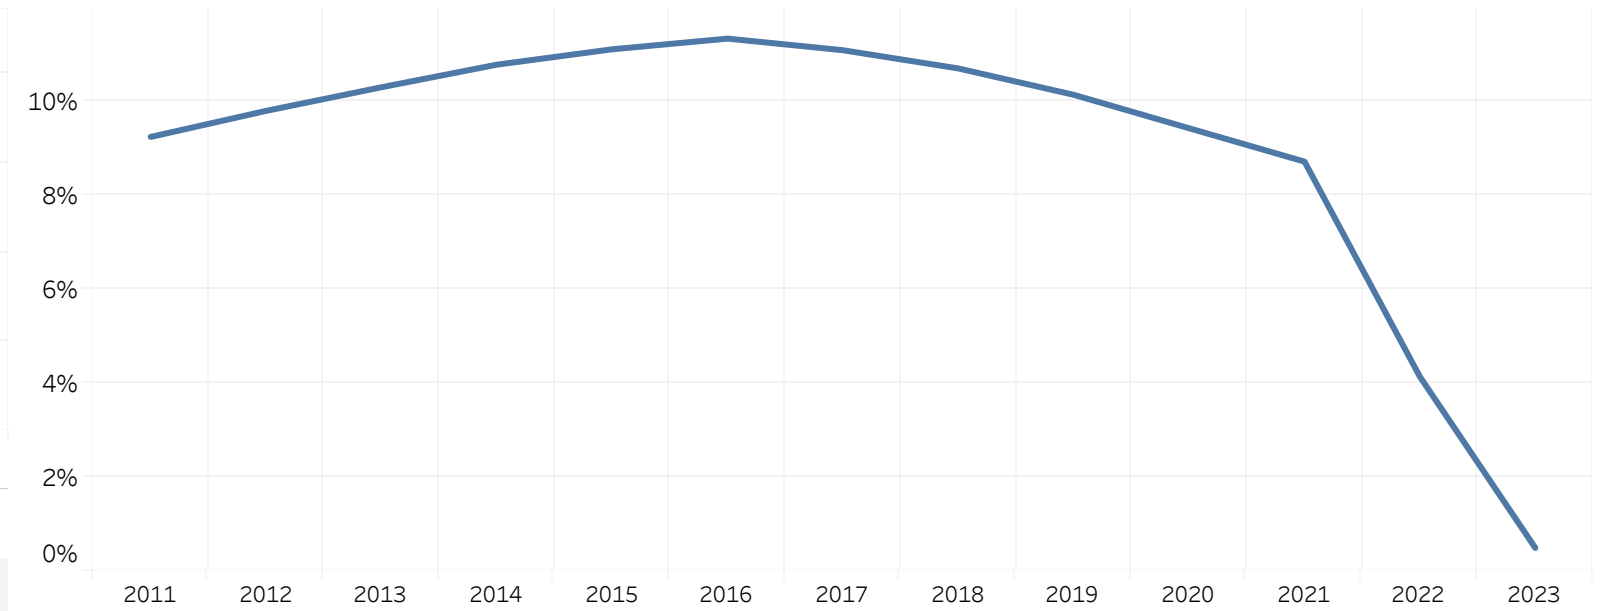

% of Each Year's Litter Complement that have been Bred (to date)

All Breed

2011	2012	2013	2014	2015	2016	2017	2018	2019	2020	2021	2022	2023
9.2%	9.8%	10.3%	10.8%	11.1%	11.3%	11.1%	10.7%	10.1%	9.4%	8.7%	4.1%	0.5%