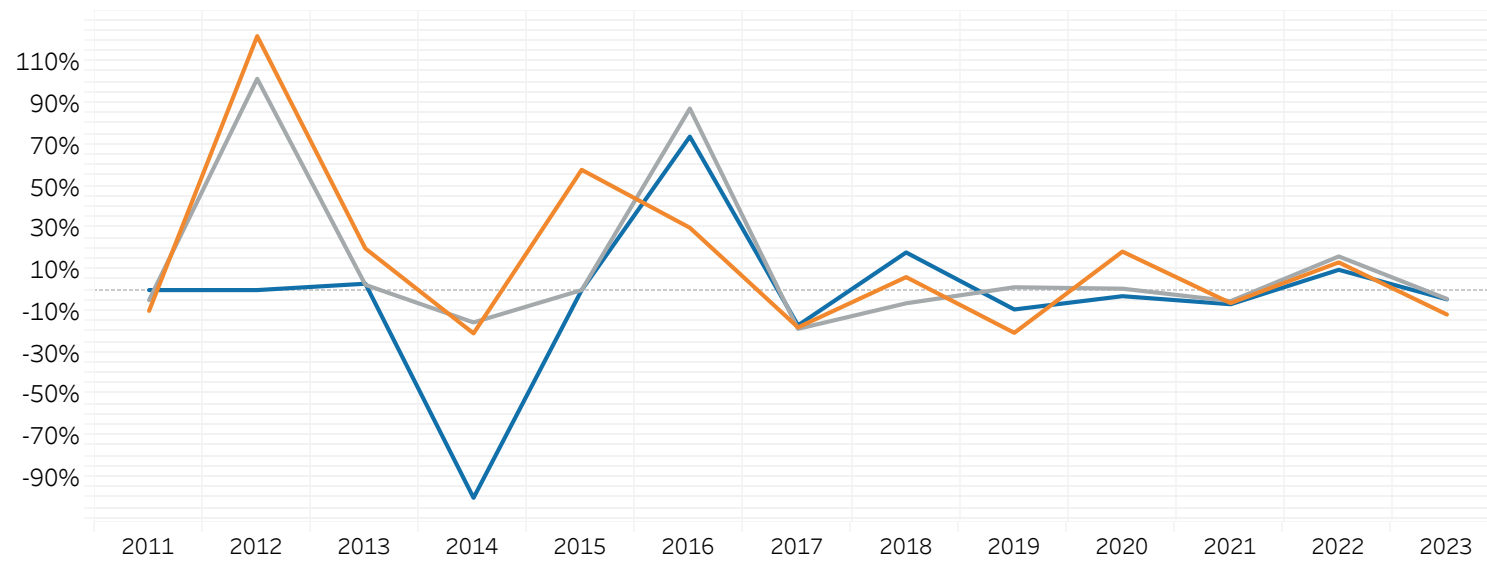

% Change from Previous Year (YOY)

Berger Picards

Registered Litters	-10.0%	122.2%	20.0%	-20.8%	57.9%	30.0%	-17.9%	6.3%	-20.6%	18.5%	-6.3%	13.3%	-11.8%
Litter Complement	-4.8%	101.7%	2.5%	-15.6%	0.0%	87.4%	-18.7%	-6.4%	1.4%	0.7%	-5.3%	16.2%	-4.2%
Registered Dogs		3.1%	-100.0%	73.9%	-17.0%	18.1%	-9.3%	-2.9%	-6.8%	9.8%	-4.4%	-4.4%	

Registered Litters Litter Complement Registered Dogs