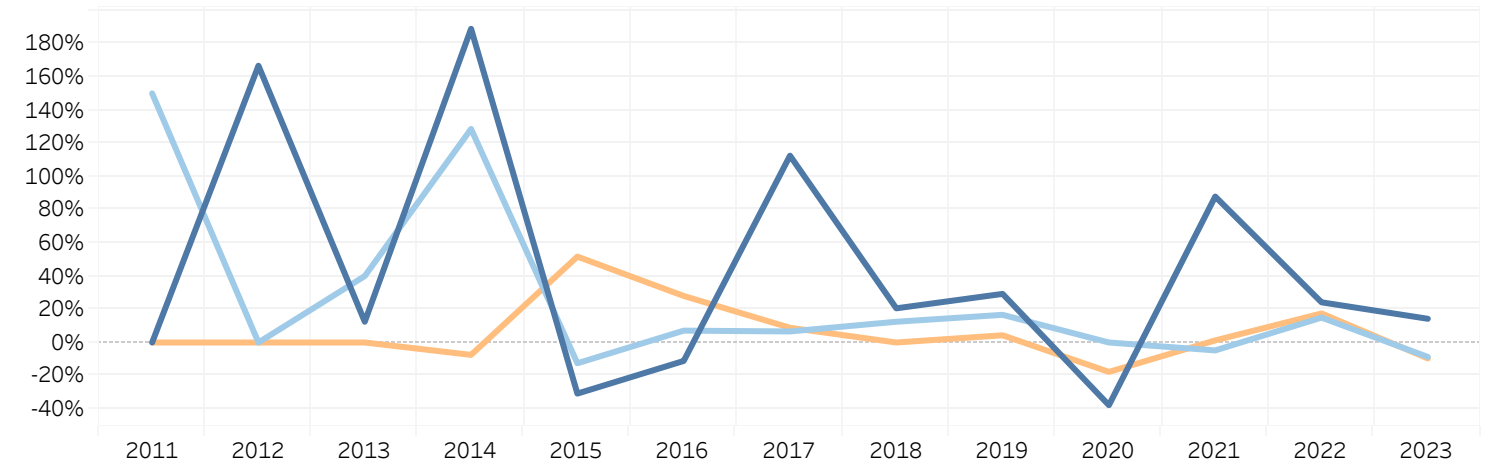

Competing: % Change Unique Total Dogs Year over Year by Sport

% Change Companion	150.0%	0.0%	40.0%	128.6%	-12.5%	7.1%	6.7%	12.5%	16.7%	0.0%	-4.8%	15.0%	-8.7%
% Change Performance	0.0%	166.7%	12.5%	188.9%	-30.8%	-11.1%	112.5%	20.6%	29.3%	-37.7%	87.9%	24.2%	14.3%
% Change Conformation				-7.4%	51.7%	28.0%	8.9%	0.0%	4.3%	-17.7%	1.3%	17.5%	-9.6%

■ % Change Performance
■ % Change Companion
■ % Change Conformation

Berger Picards