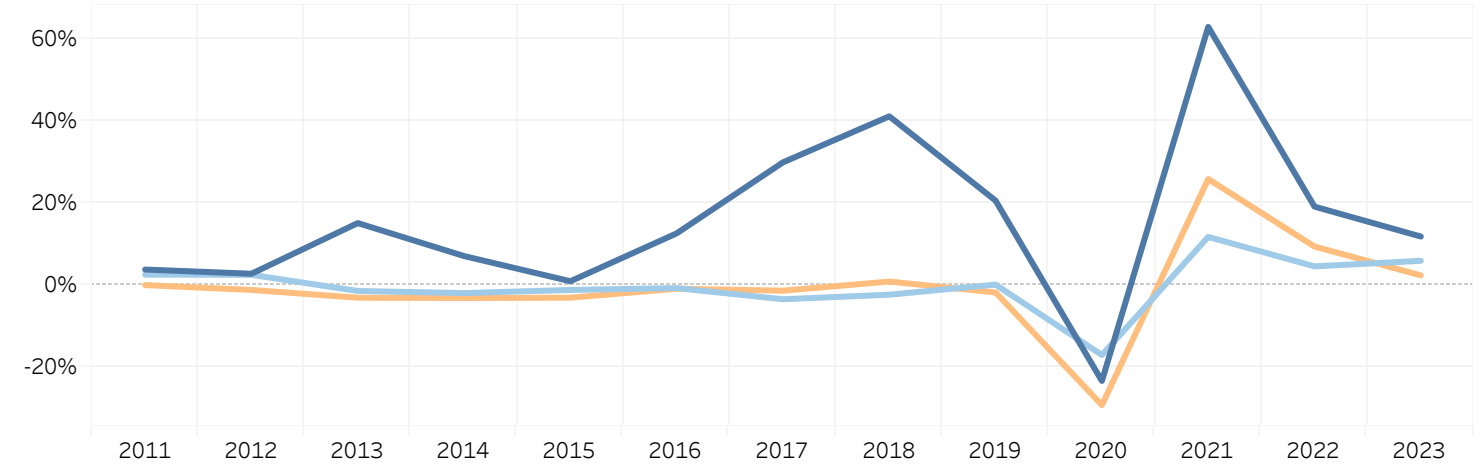

Competing: % Change Unique Total Dogs Year over Year by Sport
The Herding Group

% Change Companion	2.7%	2.6%	-1.3%	-1.8%	-1.1%	-0.6%	-3.3%	-2.2%	0.2%	-16.9%	11.9%	4.7%	6.0%
% Change Performance	3.9%	2.9%	15.2%	7.2%	1.0%	12.7%	30.0%	41.2%	20.7%	-23.3%	63.0%	19.2%	11.9%
% Change Conformation	0.1%	-1.1%	-3.0%	-3.0%	-3.0%	-0.8%	-1.3%	1.0%	-1.7%	-29.1%	26.0%	9.5%	2.5%

■ % Change Performance
■ % Change Companion
■ % Change Conformation