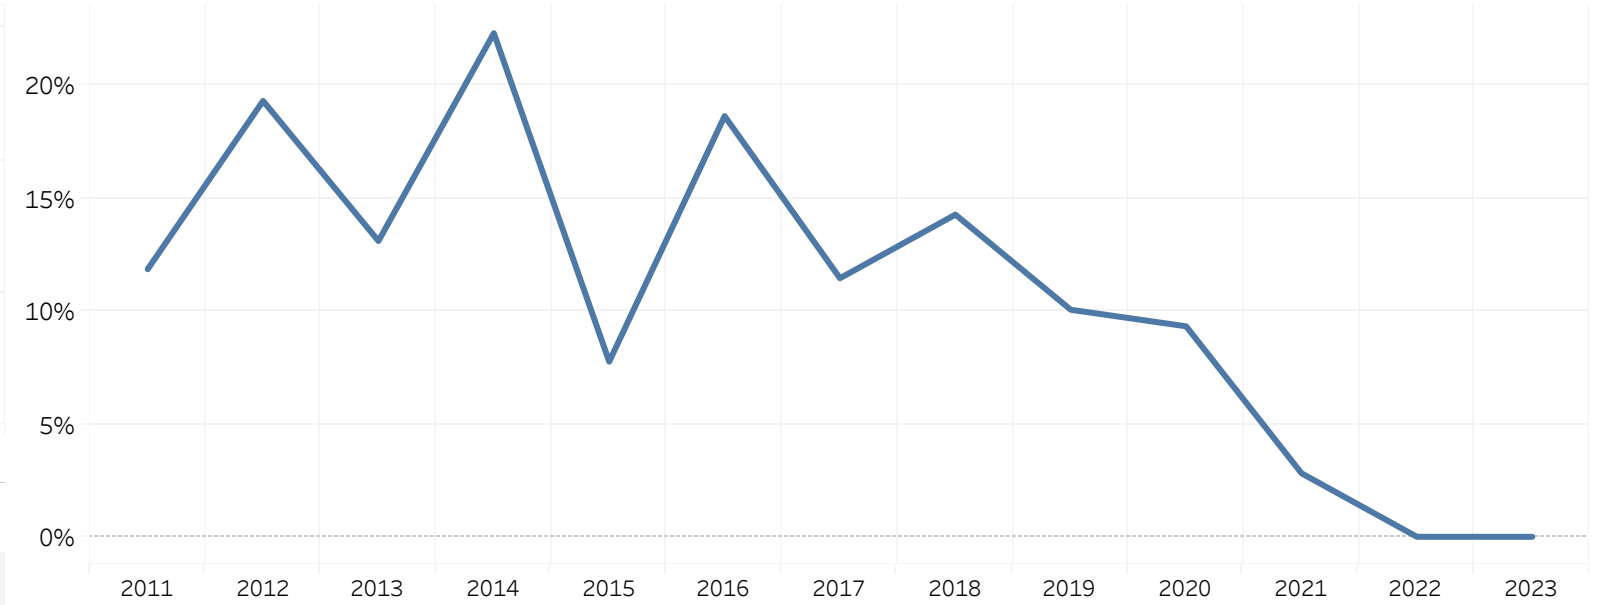

% of Each Year's Litter Complement that have been Bred (to date)

Berger Picards

2011	2012	2013	2014	2015	2016	2017	2018	2019	2020	2021	2022	2023
11.9%	19.3%	13.1%	22.3%	7.8%	18.7%	11.5%	14.3%	10.1%	9.3%	2.8%	0.0%	0.0%