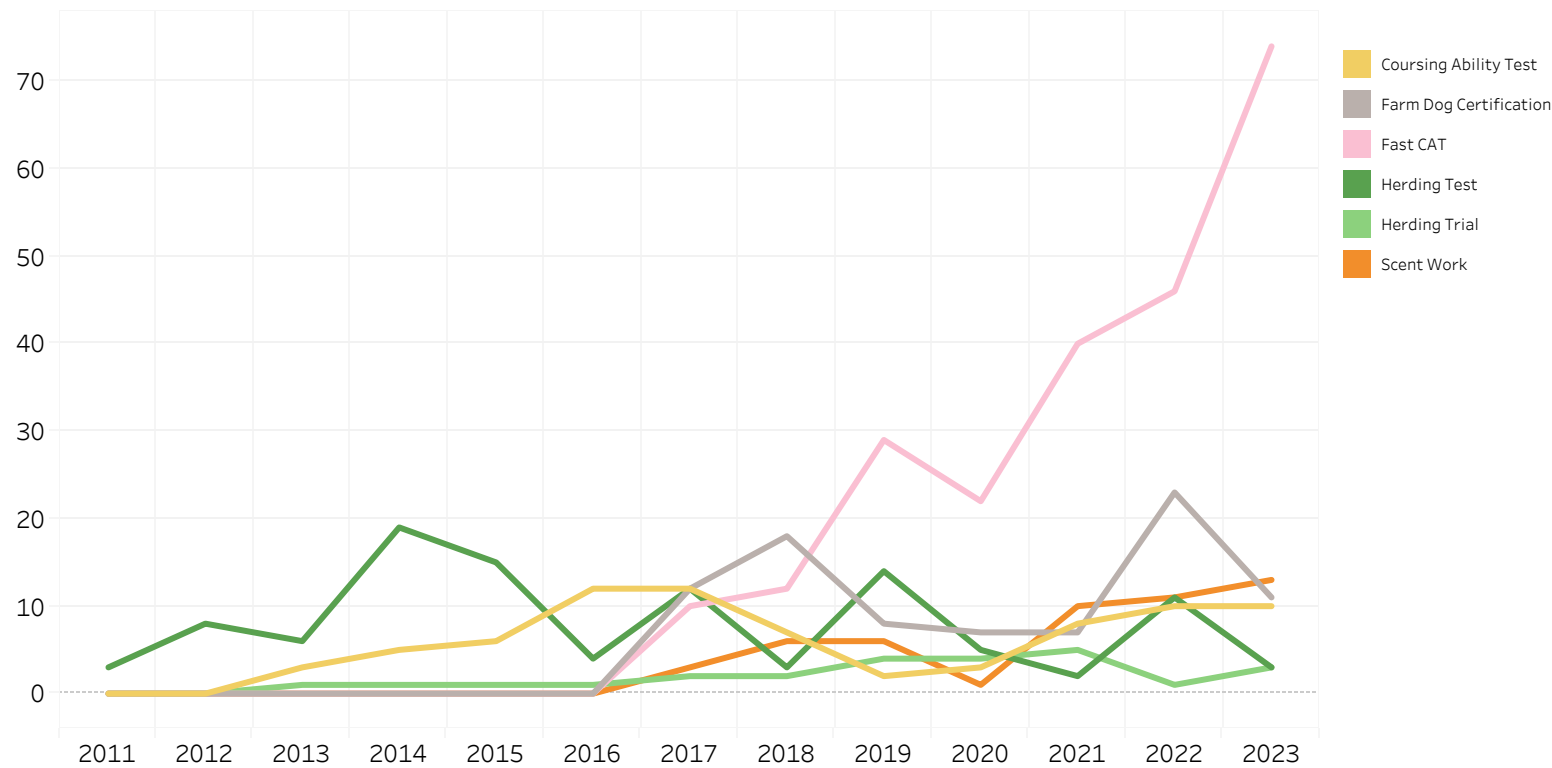

Performance: Total Unique Dogs Placing

■ Coursing Ability Test
■ Farm Dog Certification
■ Fast CAT
■ Herding Test
■ Herding Trial
■ Scent Work

Berger Picards