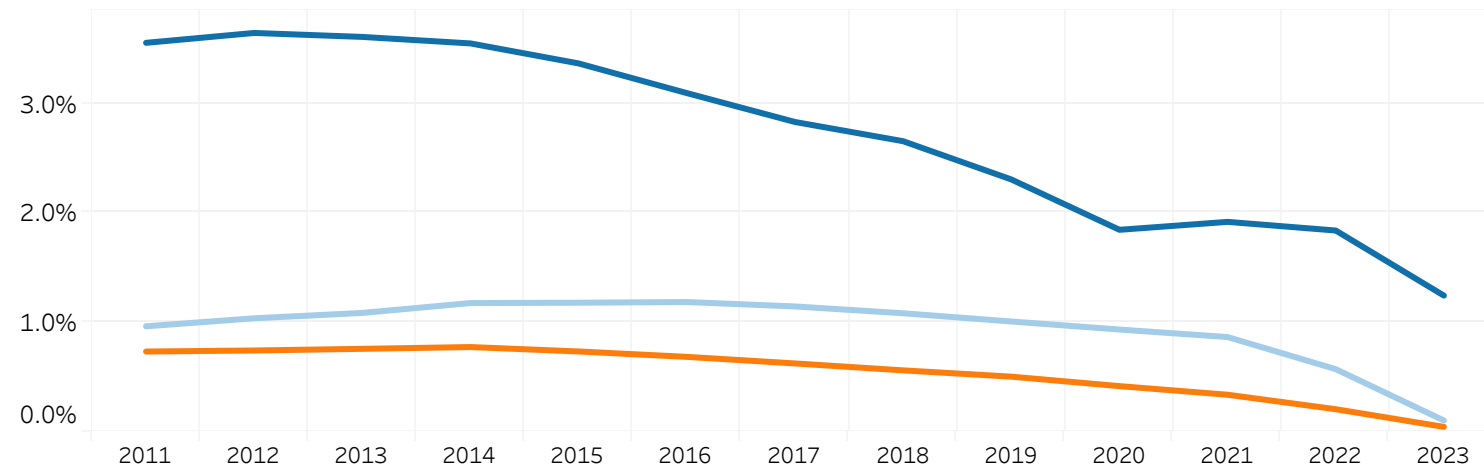

Competing: % of Each Year's Litter Competing in Sports

All Breed

% Complement in Companion (to date)	0.7%	0.7%	0.8%	0.8%	0.7%	0.7%	0.6%	0.6%	0.5%	0.4%	0.3%	0.2%	0.0%
% Comp. Placing in Performance (to date)	1.0%	1.0%	1.1%	1.2%	1.2%	1.2%	1.1%	1.1%	1.0%	0.9%	0.9%	0.6%	0.1%
% Complement in Conformation (to date)	3.5%	3.6%	3.6%	3.5%	3.4%	3.1%	2.8%	2.7%	2.3%	1.8%	1.9%	1.8%	1.2%

% Comp. Placing in Performance (to date) % Complement in Conformation (to date) % Complement in Companion (to date)