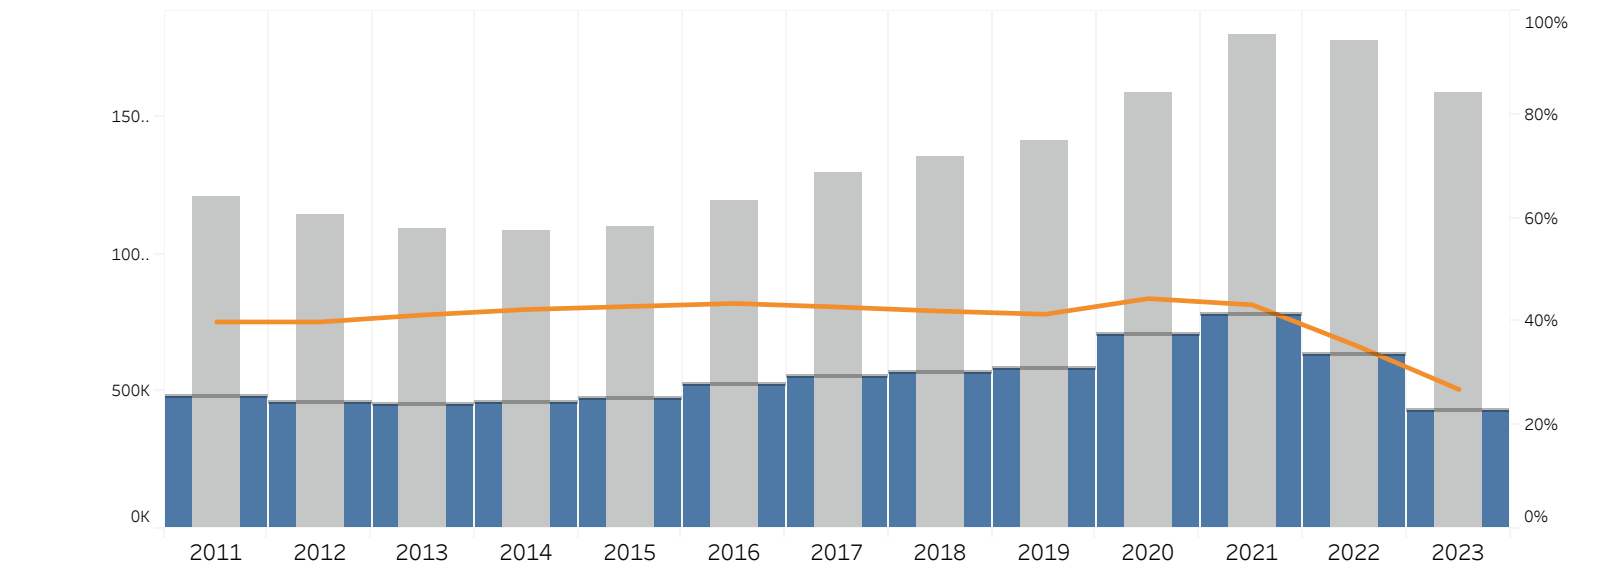

% of Each Year's Litter Complement that were Eventually Registered

All Breed

Return Rate (to date)	40.0%	40.0%	41.3%	42.4%	43.0%	43.5%	42.9%	42.0%	41.5%	44.5%	43.3%	35.4%	26.9%
Litter Complement	1,211,576	1,142,359	1,095,850	1,083,753	1,103,242	1,198,264	1,301,407	1,358,545	1,412,335	1,589,368	1,798,483	1,782,184	1,591,235
Registered Pups (to date)	484,246	456,522	452,829	459,283	473,949	521,694	557,659	571,265	585,417	706,862	778,342	631,647	428,372

Litter Complement Registered Pups (to date) Return Rate (to date)