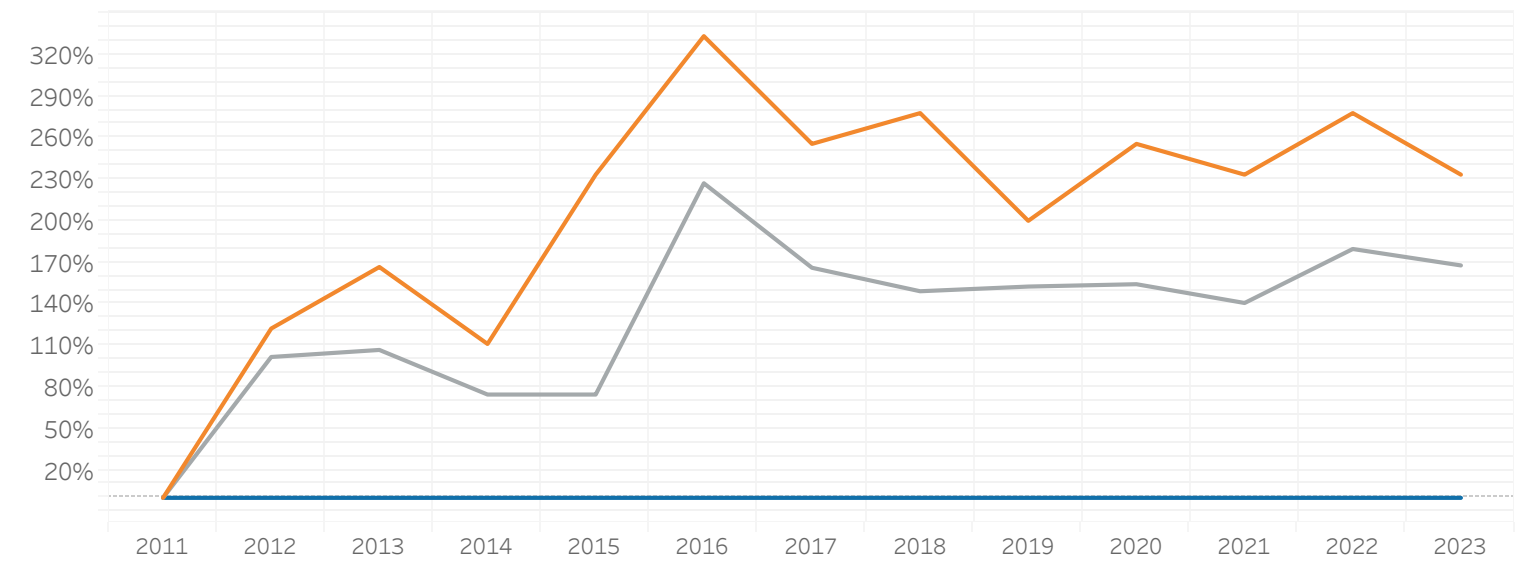

% Change Relative to 2011

Berger Picards

Registered Litters	0.0%	122.2%	166.7%	111.1%	233.3%	333.3%	255.6%	277.8%	200.0%	255.6%	233.3%	277.8%	233.3%
Litter Complement	0.0%	101.7%	106.8%	74.6%	74.6%	227.1%	166.1%	149.2%	152.5%	154.2%	140.7%	179.7%	167.8%
Registered Dogs		0.0%	0.0%	0.0%	0.0%	0.0%	0.0%	0.0%	0.0%	0.0%	0.0%	0.0%	0.0%

Registered Litters Litter Complement Registered Dogs