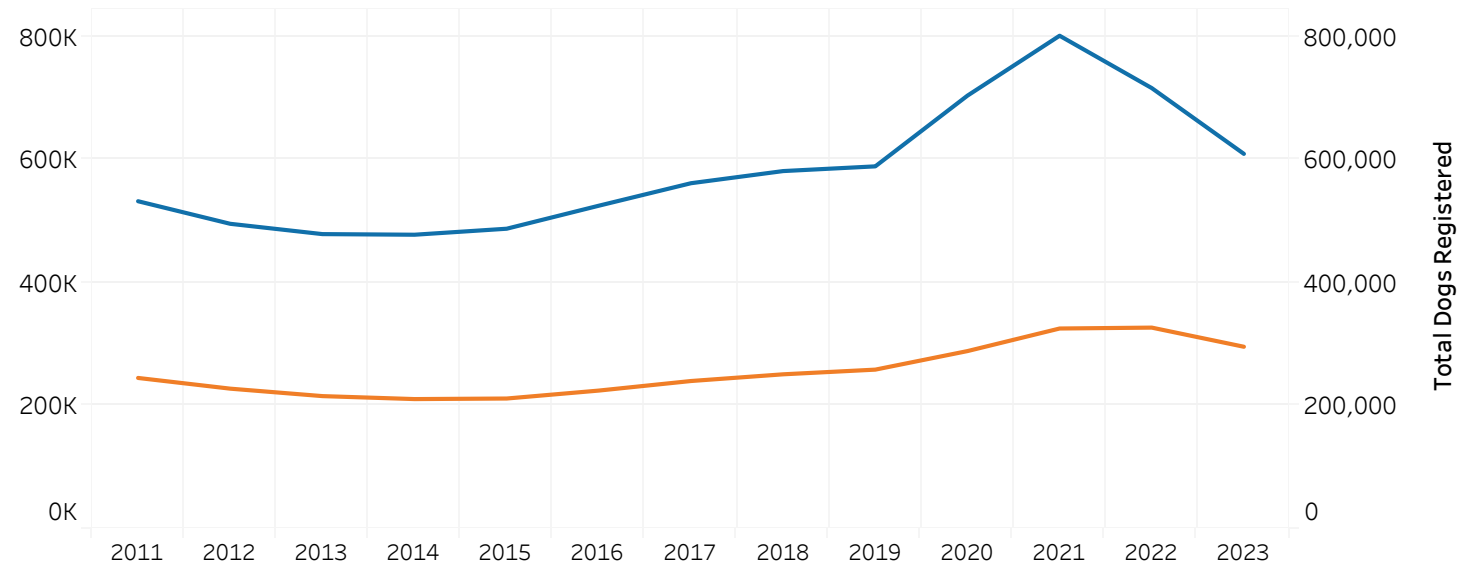

AKC Dog and Litter Registrations

All Breed

Registered Litters	245,254	227,865	215,765	210,940	211,840	224,759	240,274	251,159	258,757	288,867	325,523	326,987	295,905
Total Dogs Registered	532,184	495,538	478,801	477,798	487,551	524,932	561,439	581,154	588,810	703,625	800,904	715,897	609,075

Registered Litters Total Dogs Registered