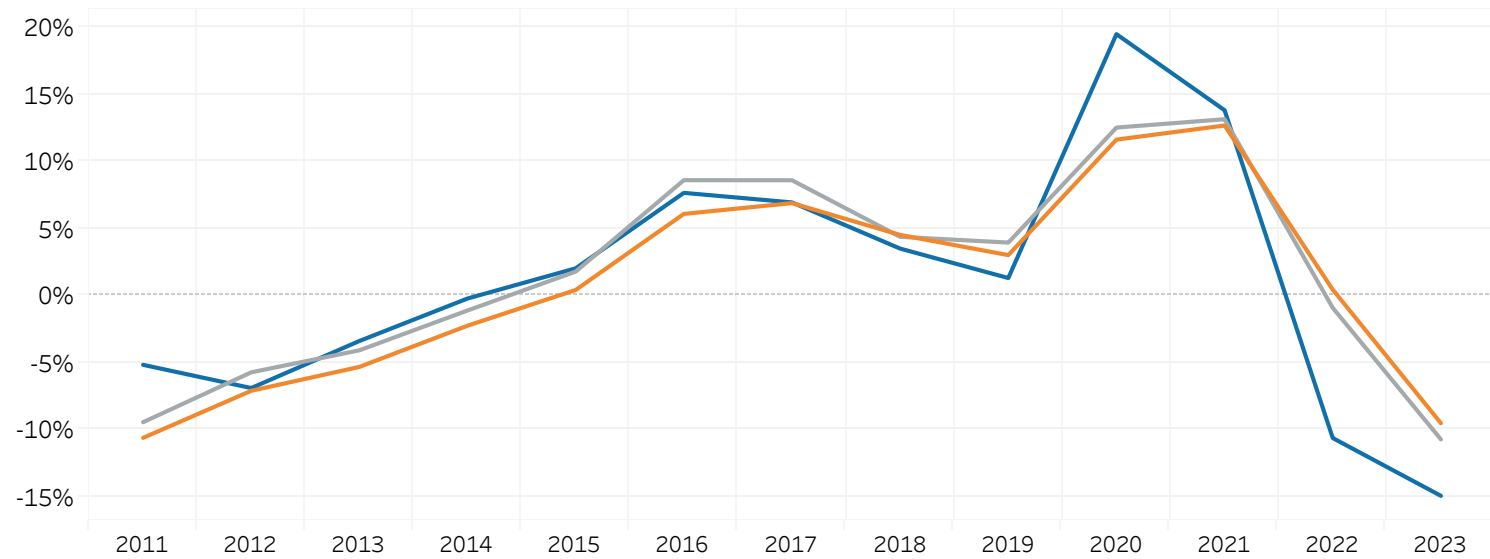

% Change from Previous Year (YOY)

All Breed

Registered Litters	-10.6%	-7.1%	-5.3%	-2.2%	0.4%	6.1%	6.9%	4.5%	3.0%	11.6%	12.7%	0.4%	-9.5%
Litter Complement	-9.4%	-5.7%	-4.1%	-1.1%	1.8%	8.6%	8.6%	4.4%	4.0%	12.5%	13.2%	-0.9%	-10.7%
Registered Dogs	-5.2%	-6.9%	-3.4%	-0.2%	2.0%	7.7%	7.0%	3.5%	1.3%	19.5%	13.8%	-10.6%	-14.9%

Registered Litters Litter Complement Registered Dogs