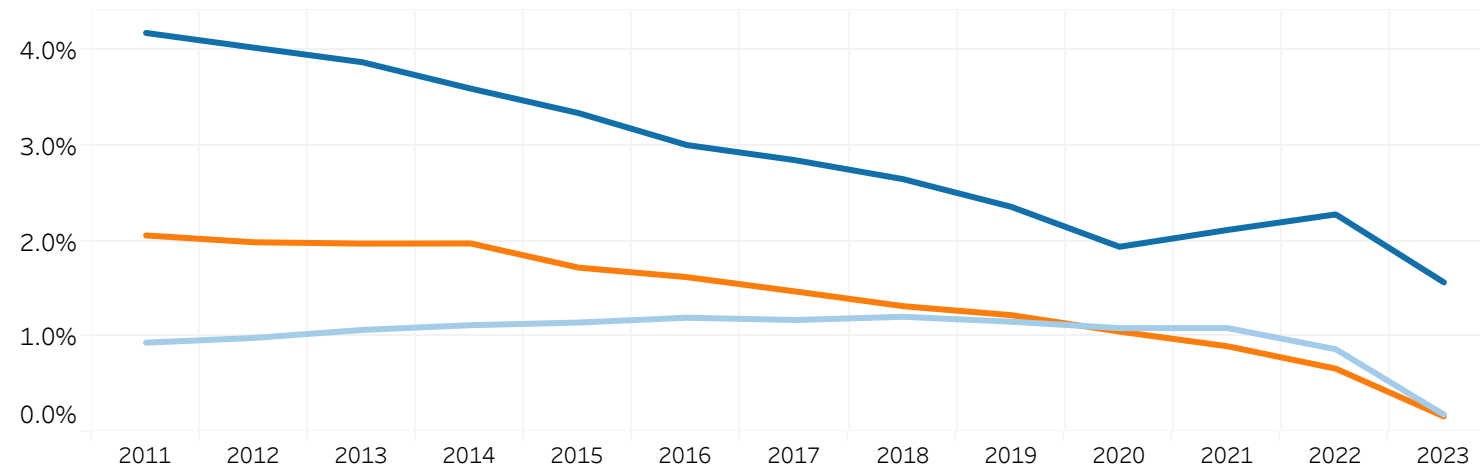

Competing: % of Each Year's Litter Competing in Sports

The Herding Group

	2011	2012	2013	2014	2015	2016	2017	2018	2019	2020	2021	2022	2023
% Complement in Companion (to date)	2.1%	2.0%	2.0%	2.0%	1.7%	1.6%	1.5%	1.3%	1.2%	1.1%	0.9%	0.7%	0.2%
% Comp. Placing in Performance (to date)	0.9%	1.0%	1.1%	1.1%	1.1%	1.2%	1.2%	1.2%	1.2%	1.1%	1.1%	0.9%	0.2%
% Complement in Conformation (to date)	4.2%	4.0%	3.9%	3.6%	3.3%	3.0%	2.8%	2.6%	2.4%	1.9%	2.1%	2.3%	1.6%

■ % Comp. Placing in Performance (to date)
■ % Complement in Conformation (to date)
■ % Complement in Companion (to date)