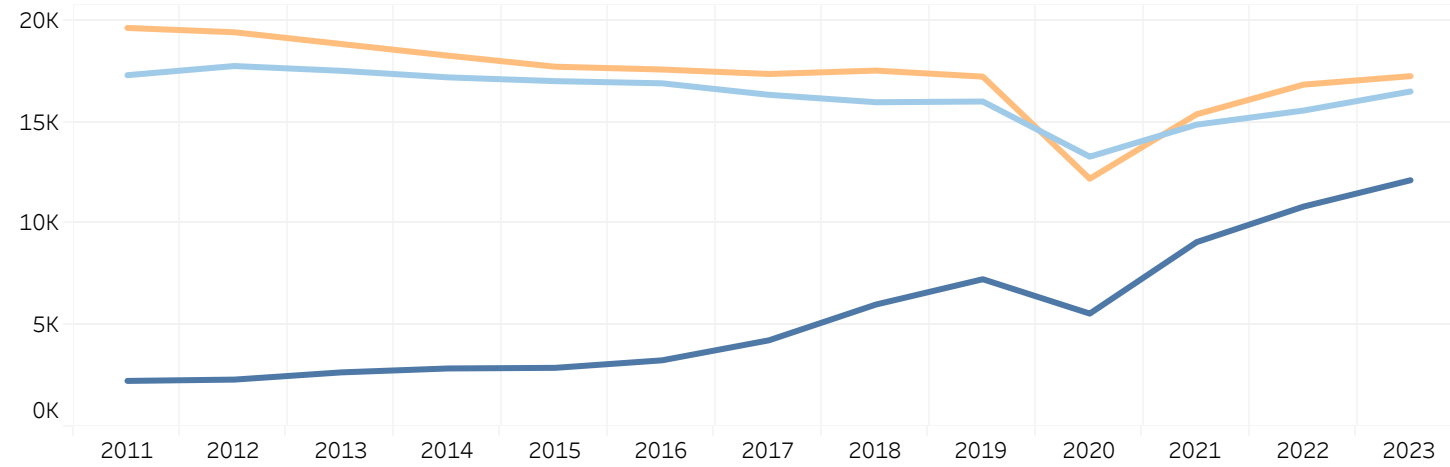

Competing: Total Unique Dogs by Sport Each Year
The Herding Group

Total Uniques in Companion (each year)	17,309	17,760	17,524	17,201	17,016	16,909	16,343	15,978	16,013	13,299	14,875	15,569	16,507
Total Uniques Placing in Performance (each year)	2,267	2,332	2,687	2,880	2,910	3,280	4,265	6,024	7,270	5,579	9,096	10,845	12,140
Total in Conformation (each year)	19,633	19,421	18,843	18,269	17,727	17,588	17,367	17,535	17,238	12,214	15,385	16,845	17,261

■ Total Uniques Placing in Performance (each year)
■ Total Uniques in Companion (each year)
■ Total in Conformation (each year)